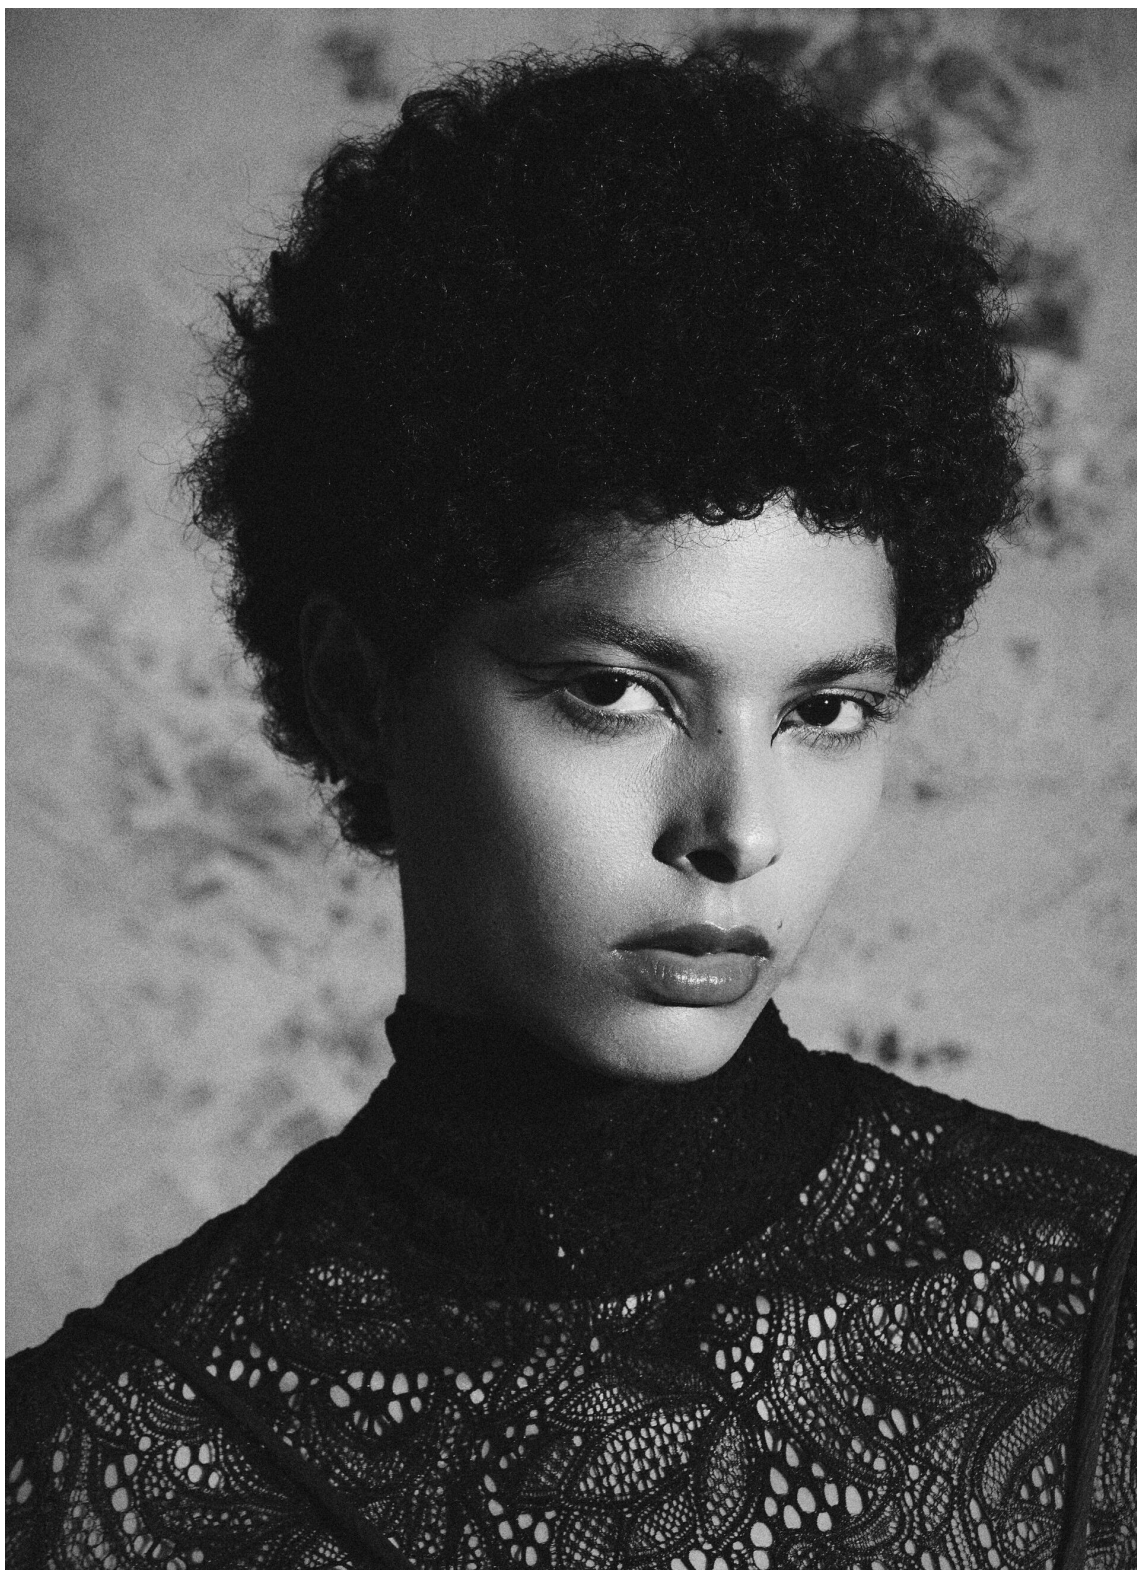

ANIA NOGUEIRA

height 5'10" · bust 32" · cup B · waist 24" · hips 35.5" · dress 36 EU/6 US/8 UK

shoes size 40 EU/9 US/6.5 UK · hair dark brown · eyes brown