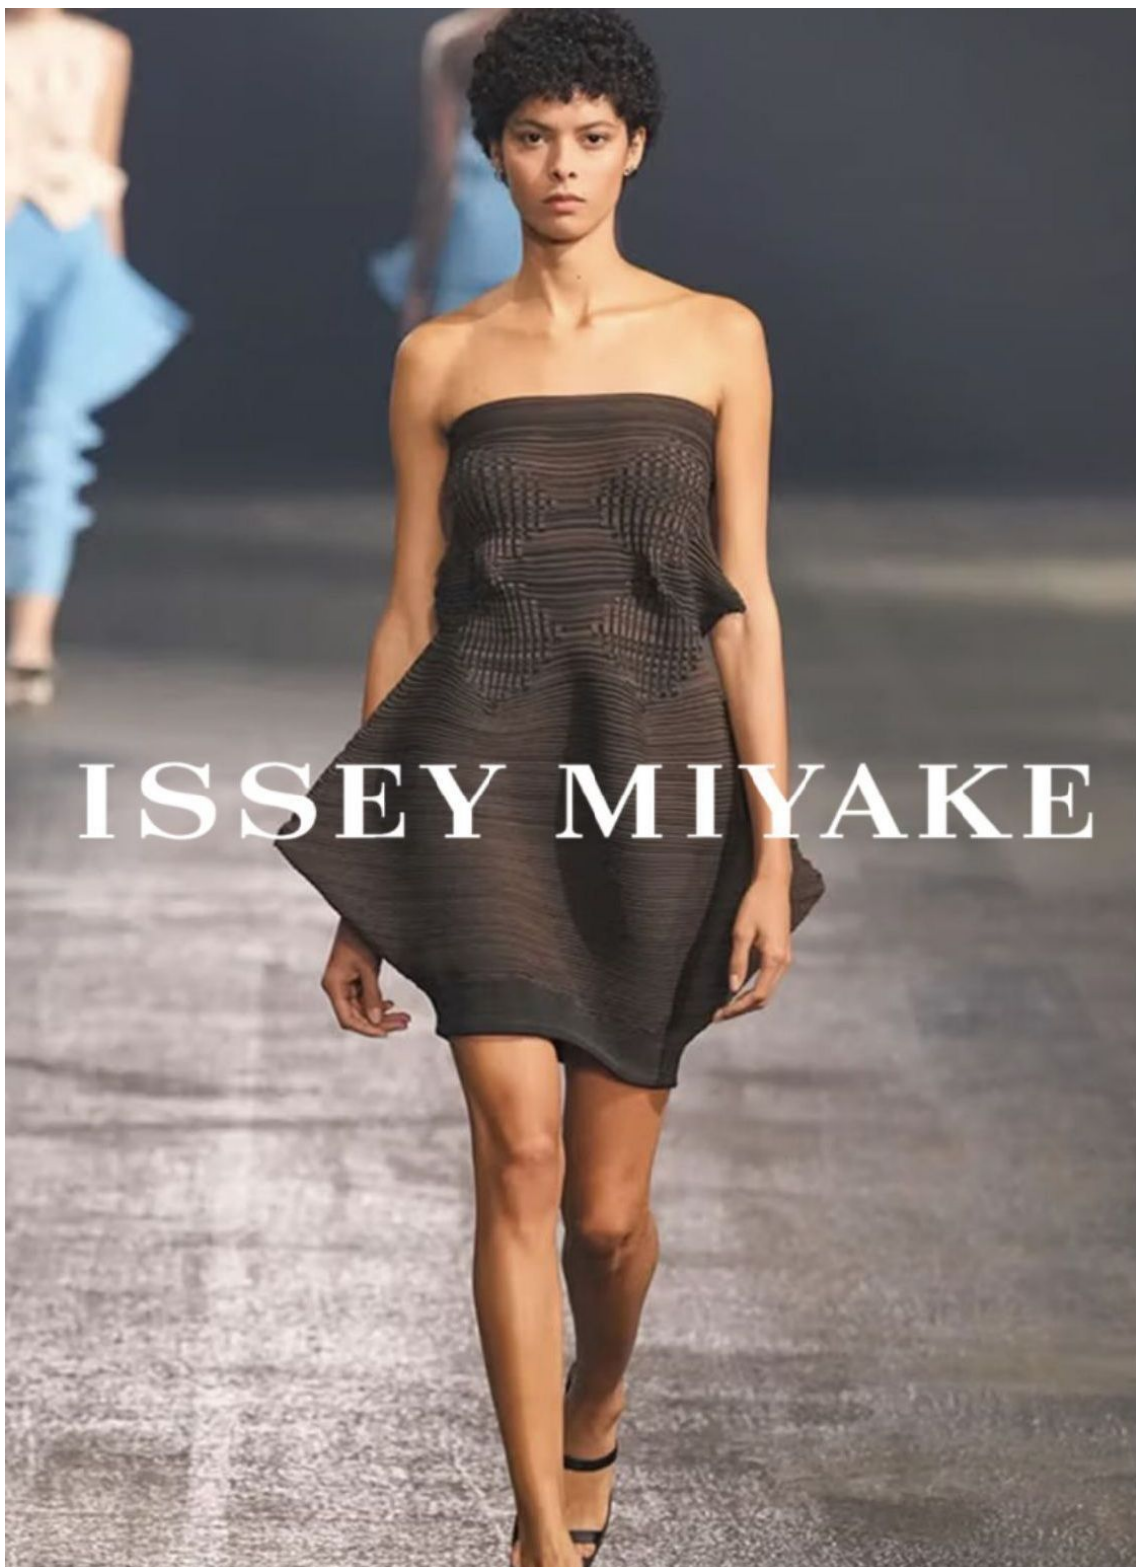

ANIA NOGUEIRA

height 5'10" · bust 32" · cup B · waist 24" · hips 35.5" · dress 36 EU/6 US/8 UK

shoes size 40 EU/9 US/6.5 UK · hair dark brown · eyes brown